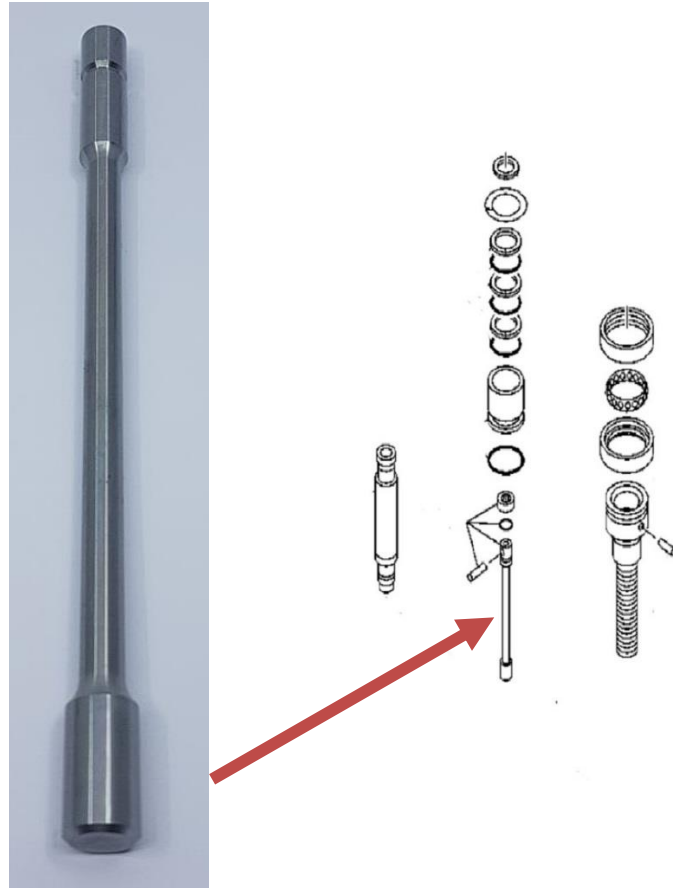

Truck steering box torsion bar Part No. 80180002

Alternative part number	Applicability
HRG0002TB	ZF 8095 (L=203 mm)

More new products at <https://www.atg-components.com/warehouse-news>